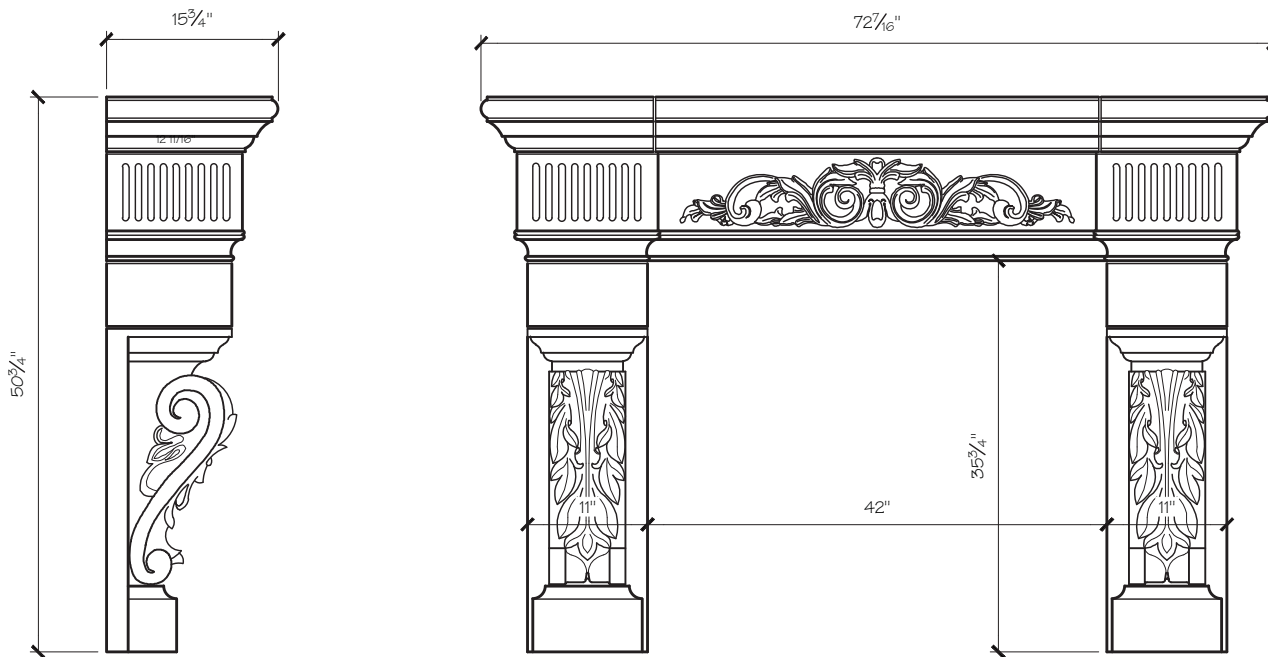

ROTHCHILD MANTEL DIMENSIONS

Opening Width	42"	48"	54"	66.25"
Opening Height	35.75"	35.75"	42"	42"
Overall Width	72.5"	78.5"	98"	110"
Overall Height	50.75"	50.75"	63"	63"
Shelf Depth	15.75"	15.75"	21"	21"

ROTHCHILD MANTEL PRICING

Opening Width	42"	48"	54"	66.25"
	\$3,475	\$3,675	\$4,625	\$5,025

SITWORKS

FIREPLACE MANTELS

ROTHCHILD FIREPLACE MANTEL

SITWORKS

FIREPLACE MANTELS

ROTHCHILD FIREPLACE MANTEL