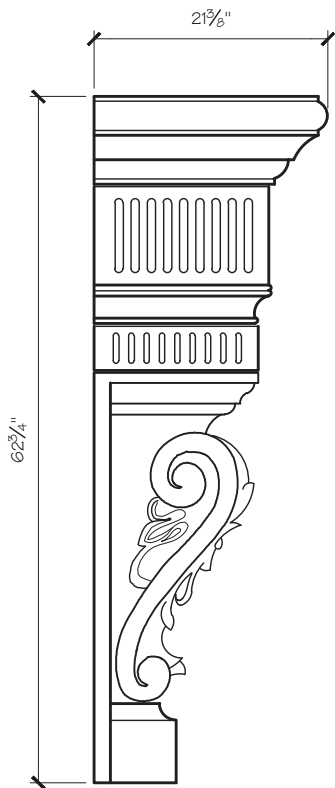

SITWORKS

FIREPLACE MANTELS

ROTHCHILD FIREPLACE MANTEL