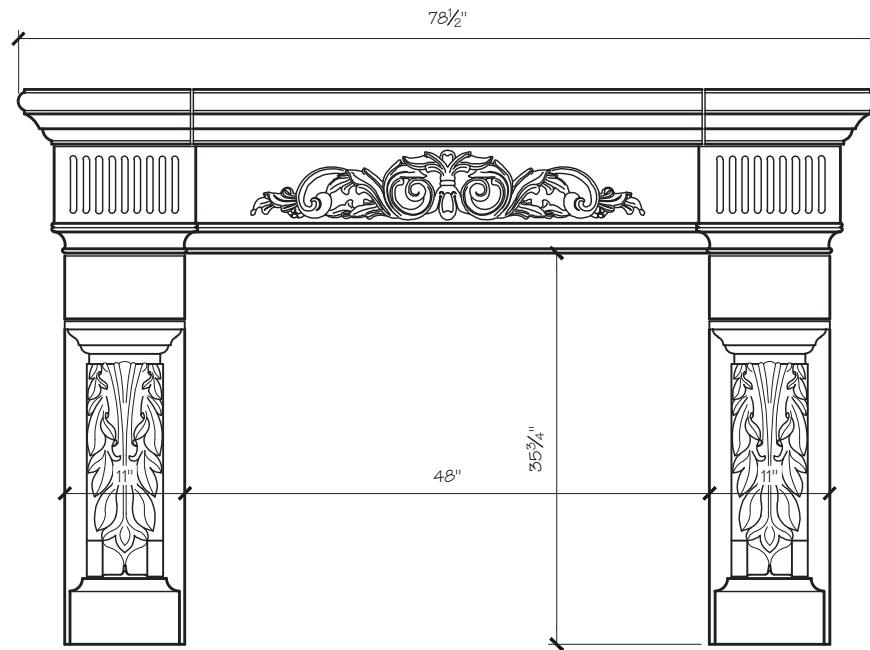

ROTHCHILD MANTEL DIMENSIONS

Opening Width	42"	48"	54"	66.25"
Opening Height	35.75"	35.75"	42"	42"
Overall Width	72.5"	78.5"	98"	110"
Overall Height	50.75"	50.75"	63"	63"
Shelf Depth	15.75"	15.75"	21"	21"

ROTHCHILD MANTEL PRICING

Opening Width	42"	48"	54"	66.25"
	\$3,475	\$3,675	\$4,625	\$5,025

SITWORKS

FIREPLACE MANTELS

ROTHCHILD FIREPLACE MANTEL

SITWORKS

FIREPLACE MANTELS

ROTHCHILD FIREPLACE MANTEL