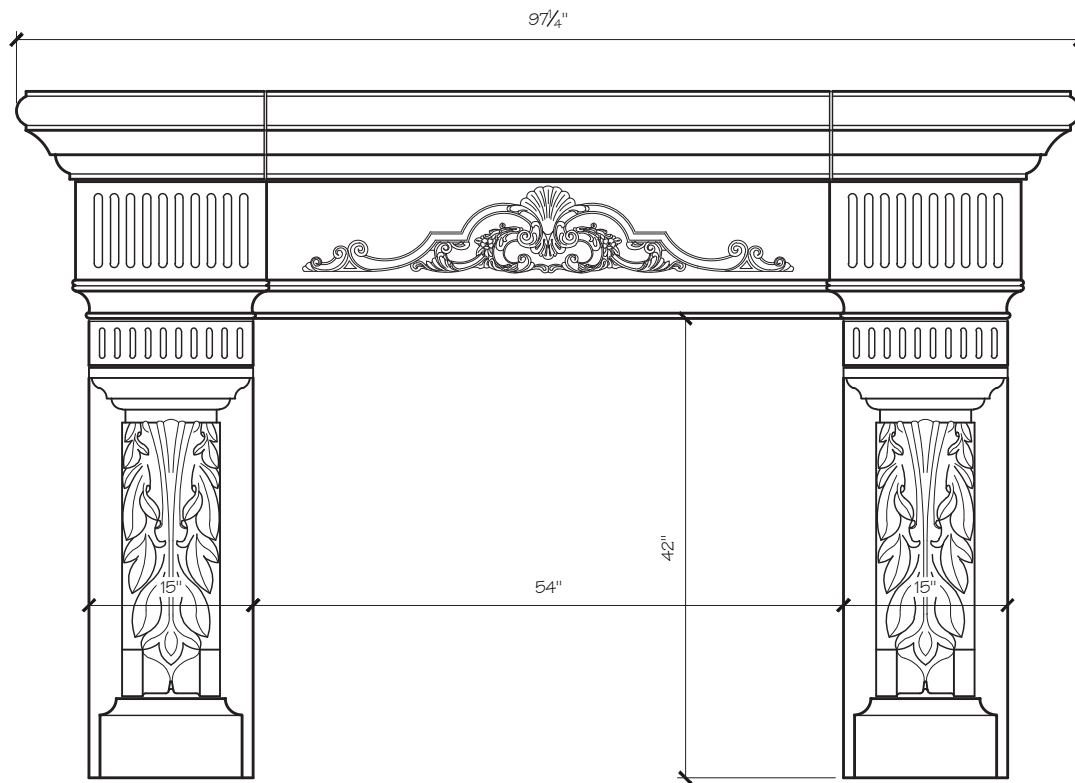

SITWORKS

FIREPLACE MANTELS

ROTHCHILD FIREPLACE MANTEL