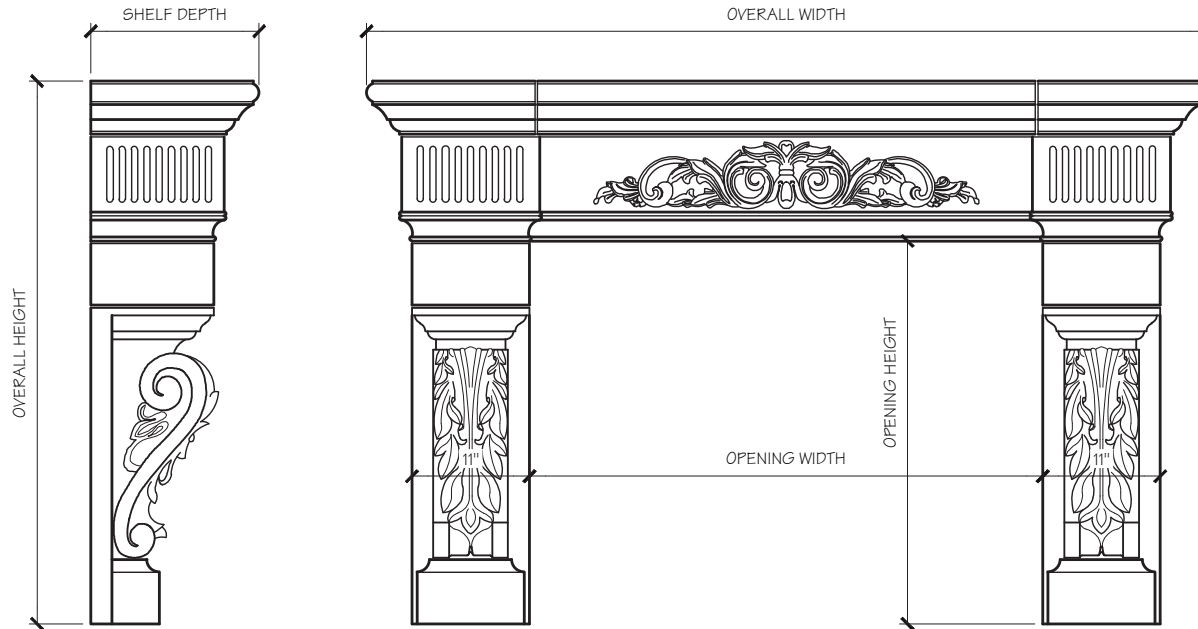

ROTHCHILD MANTEL DIMENSIONS

Opening Width	42"	48"	54"	66.25"
Opening Height	35.75"	35.75"	42"	42"
Overall Width	72.5"	78.5"	98"	110"
Overall Height	50.75"	50.75"	63"	63"
Shelf Depth	15.75"	15.75"	21"	21"

ROTHCHILD MANTEL PRICING

Opening Width	42"	48"	54"	66.25"
	\$3,475	\$3,675	\$4,625	\$5,025

SITWORKS

FIREPLACE MANTELS

ROTHCHILD FIREPLACE MANTEL

SITWORKS

FIREPLACE MANTELS

ROTHCHILD FIREPLACE MANTEL