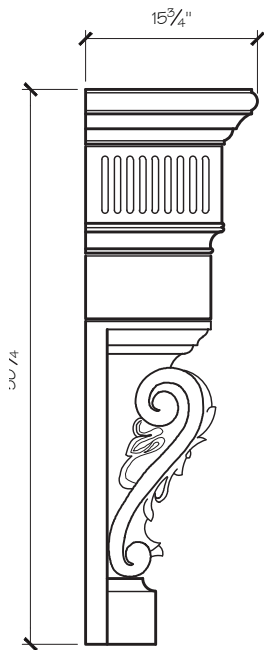

ROTHCHILD MANTEL DIMENSIONS

Opening Width	42"	48"	54"	66.25"
Opening Height	35.75"	35.75"	42"	42"
Overall Width	72.5"	78.5"	98"	110"
Overall Height	50.75"	50.75"	63"	63"
Shelf Depth	15.75"	15.75"	21"	21"

ROTHCHILD MANTEL PRICING

Opening Width	42"	48"	54"	66.25"
	\$3,475	\$3,675	\$4,625	\$5,025

SITWORKS

FIREPLACE MANTELS

ROTHCHILD FIREPLACE MANTEL

SITWORKS

FIREPLACE MANTELS

ROTHCHILD FIREPLACE MANTEL