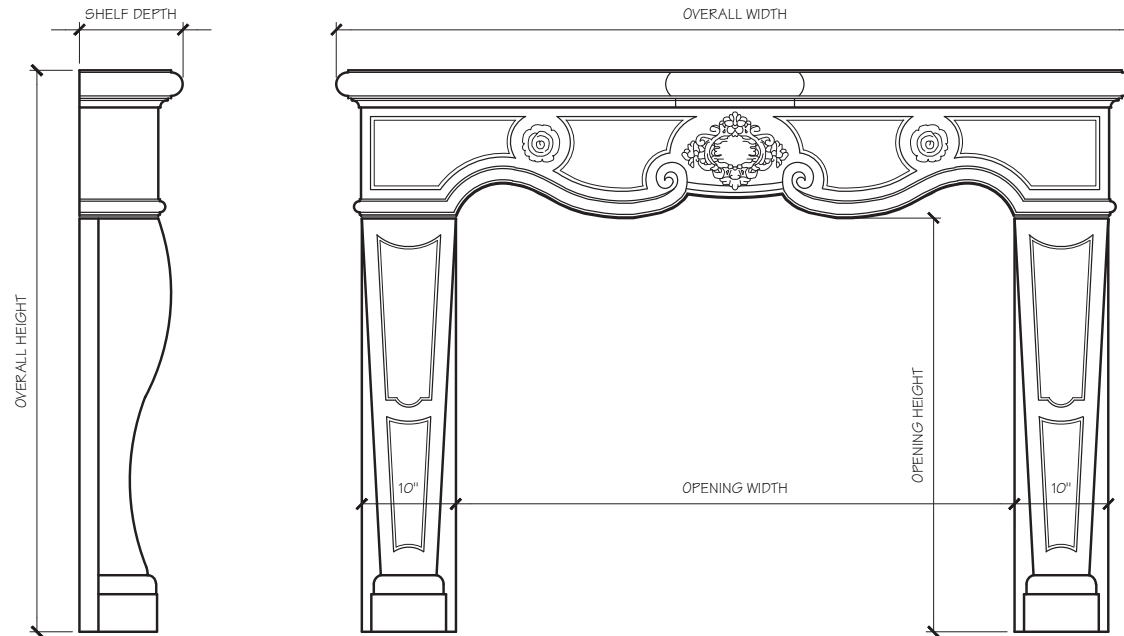

SITWORKS

FIREPLACE MANTELS

MONIQUE FIREPLACE MANTEL

SITWORKS, INC. | 363 WEST CANINO | HOUSTON, TX 77037
TOLL FREE: 800-599-5463 | LOCAL: 281-931-1000 | FAX: 281-931-1044

MONIQUE FIREPLACE MANTEL

MONIQUE MANTEL DIMENSIONS

Opening Width	59.5"
Opening Height	45"
Overall Width	84.5"
Overall Height	60"
Shelf Depth	11.25"

MONIQUE MANTEL PRICING

Opening Width	59"
	\$3,075

SITWORKS

FIREPLACE MANTELS

MONIQUE FIREPLACE MANTEL