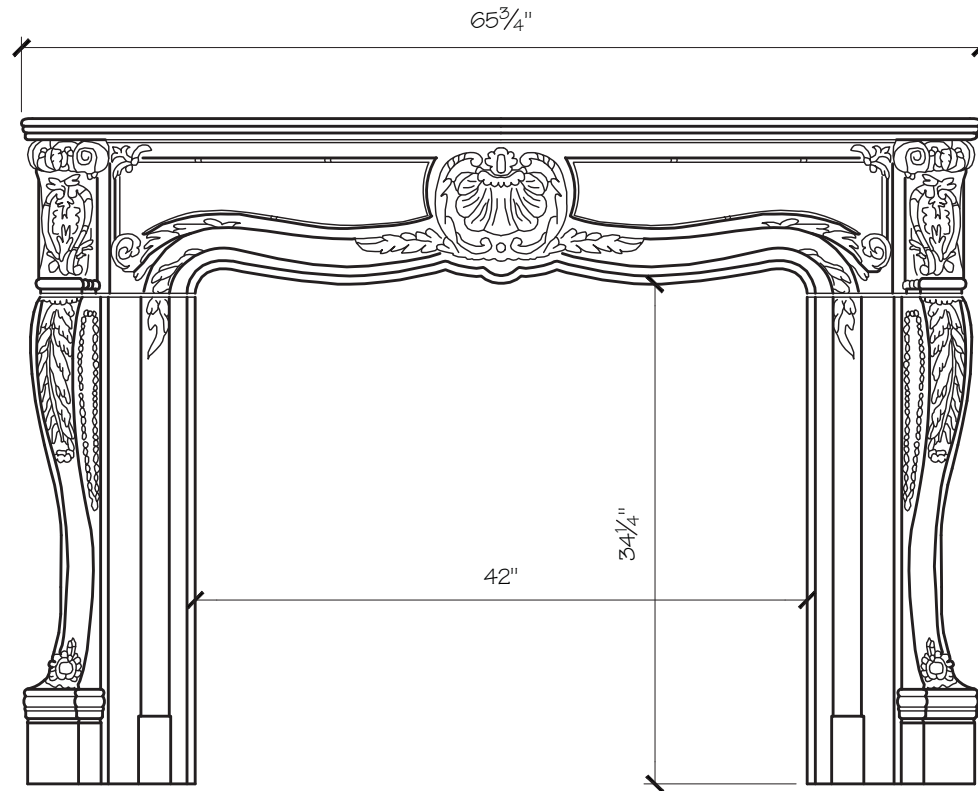

SITWORKS

FIREPLACE MANTELS

LOUIS XV FIREPLACE MANTEL