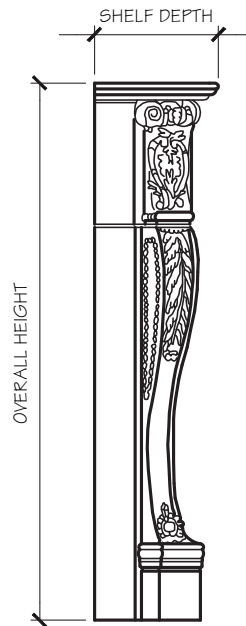

LOUIS XV MANTEL DIMENSIONS

Opening Width	36"	42"	48"
Opening Height	35"	35"	45"
Overall Width	61"	67"	73"
Overall Height	46"	46"	46"
Shelf Depth	10.5"	10.5"	10.5"

LOUIS XV MANTEL PRICING

Opening Width	36"	42"	48"
	\$2,050	\$2,125	\$2,200