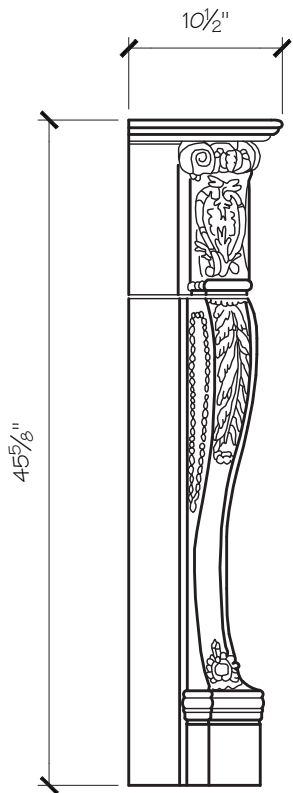

SITWORKS

FIREPLACE MANTELS

LOUIS XV FIREPLACE MANTEL