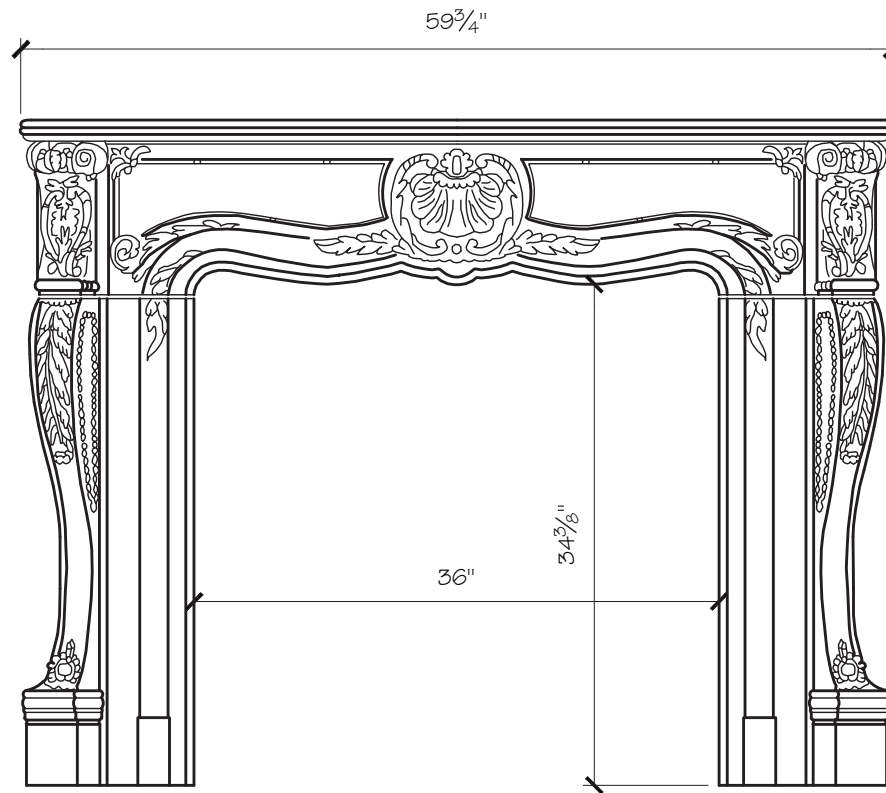

SITWORKS

FIREPLACE MANTELS

LOUIS XV FIREPLACE MANTEL