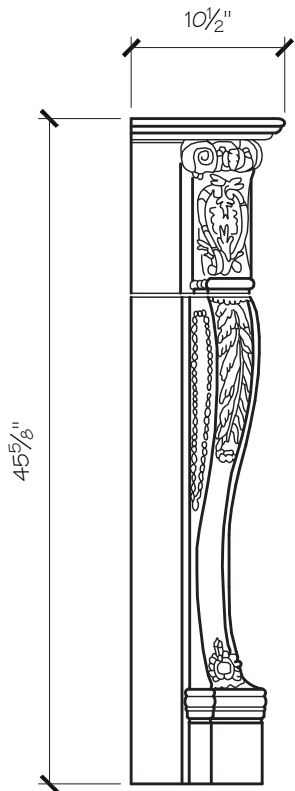

LOUIS XV MANTEL DIMENSIONS

Opening Width	36"	42"	48"
Opening Height	35"	35"	45"
Overall Width	61"	67"	73"
Overall Height	46"	46"	46"
Shelf Depth	10.5"	10.5"	10.5"

LOUIS XV MANTEL PRICING

Opening Width	36"	42"	48"
	\$2,050	\$2,125	\$2,200

SITWORKS

FIREPLACE MANTELS

LOUIS XV FIREPLACE MANTEL

SITWORKS

FIREPLACE MANTELS

LOUIS XV FIREPLACE MANTEL

SITWORKS

FIREPLACE MANTELS

LOUIS XV FIREPLACE MANTEL