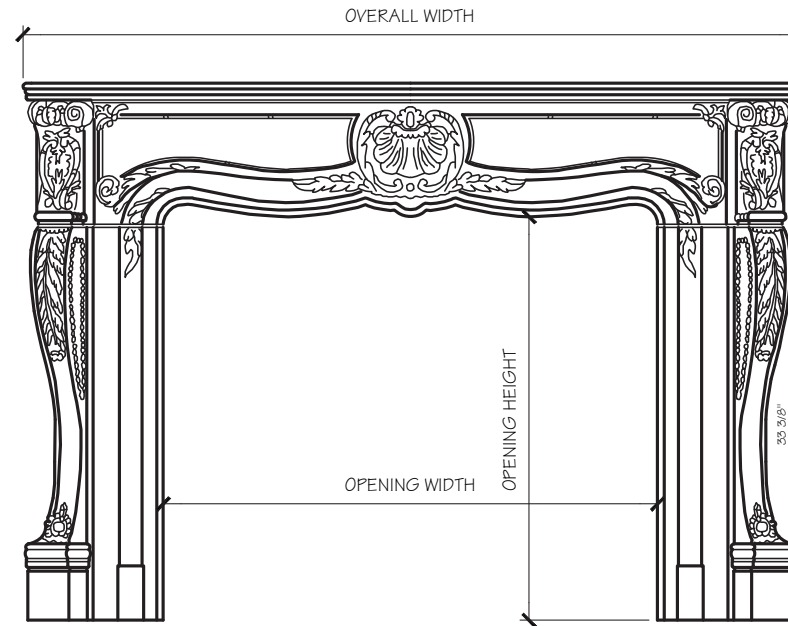

LOUIS XV MANTEL DIMENSIONS

Opening Width	36"	42"	48"
Opening Height	35"	35"	45"
Overall Width	61"	67"	73"
Overall Height	46"	46"	46"
Shelf Depth	10.5"	10.5"	10.5"

LOUIS XV MANTEL PRICING

Opening Width	36"	42"	48"
	\$2,050	\$2,125	\$2,200