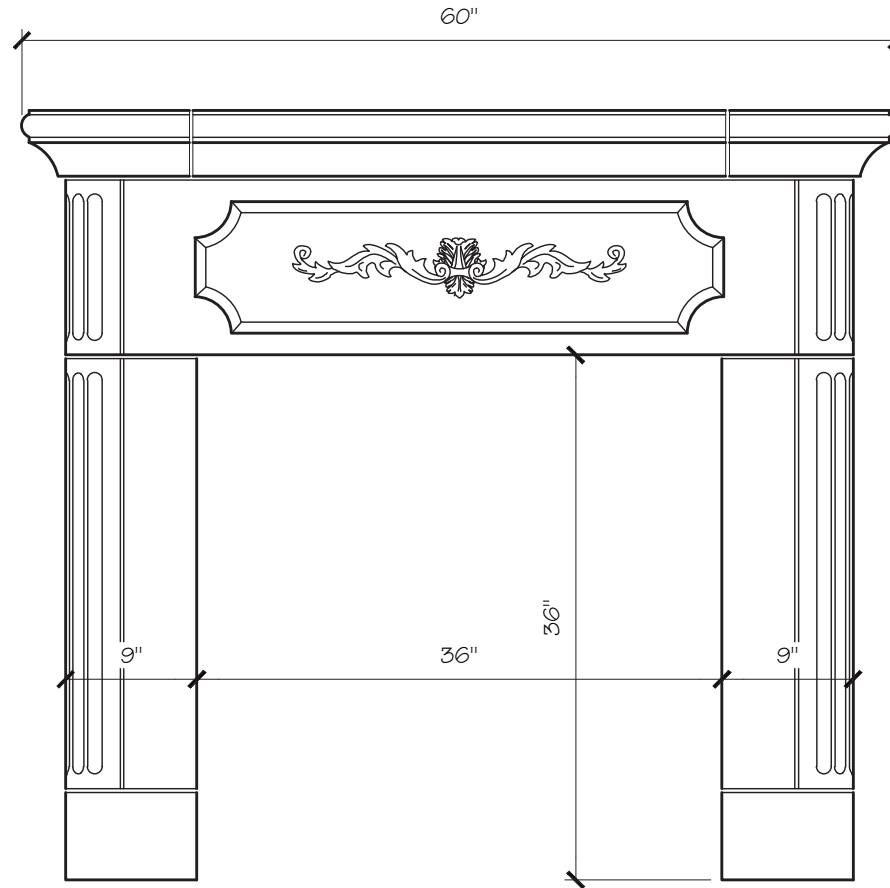

JOSEPHINE MANTEL DIMENSIONS

Opening Width	36"	42"	48"	54"
Opening Height	36"	36"	42"	42"
Overall Width	60"	66"	72"	78"
Overall Height	53"	53"	59"	59"
Shelf Depth	12"	12"	12"	12"

JOSEPHINE MANTEL PRICING

Opening Width	36"	42"	48"	54"
	\$2,675	\$2,800	\$2,975	\$3,100

SITWORKS

FIREPLACE MANTELS

JOSEPHINE FIREPLACE MANTEL

SITWORKS

FIREPLACE MANTELS

JOSEPHINE FIREPLACE MANTEL

JOSEPHINE FIREPLACE MANTEL