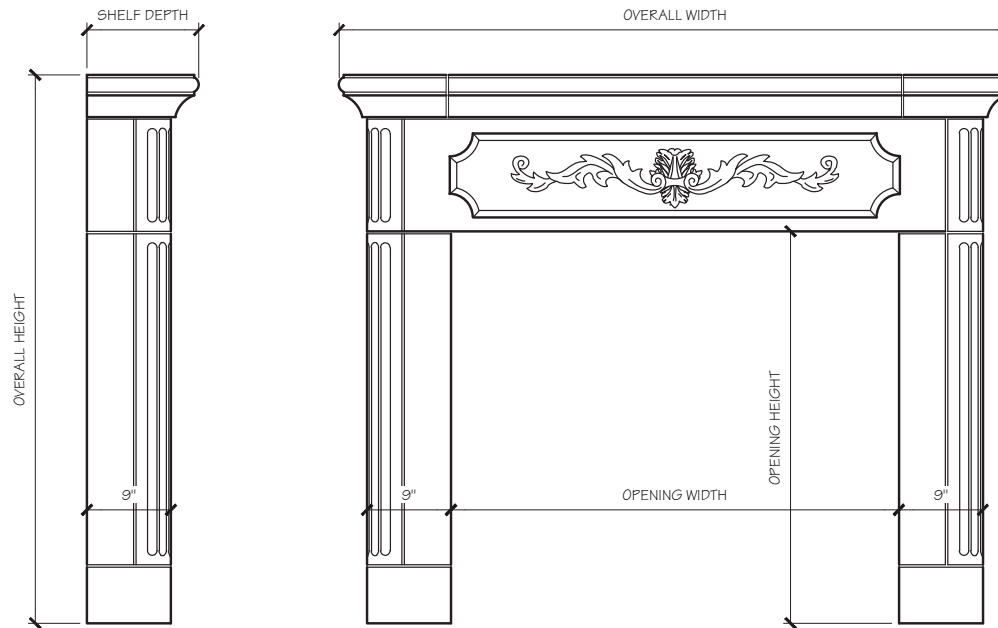

JOSEPHINE MANTEL DIMENSIONS

Opening Width	36"	42"	48"	54"
Opening Height	36"	36"	42"	42"
Overall Width	60"	66"	72"	78"
Overall Height	53"	53"	59"	59"
Shelf Depth	12"	12"	12"	12"

JOSEPHINE MANTEL PRICING

Opening Width	36"	42"	48"	54"
	\$2,675	\$2,800	\$2,975	\$3,100

SITWORKS

FIREPLACE MANTELS

JOSEPHINE FIREPLACE MANTEL

SITWORKS

FIREPLACE MANTELS

JOSEPHINE FIREPLACE MANTEL

JOSEPHINE FIREPLACE MANTEL