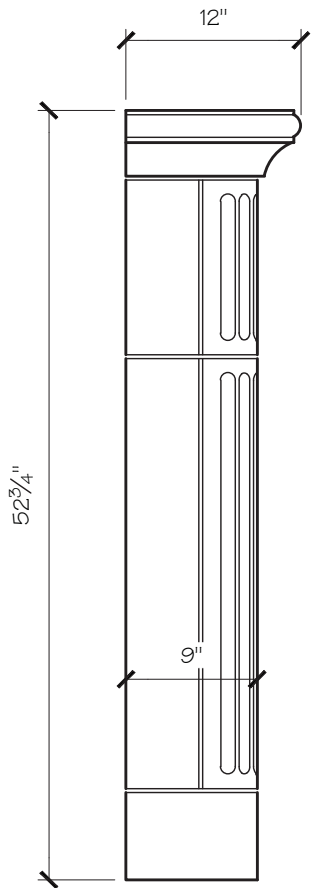

JOSEPHINE MANTEL DIMENSIONS

Opening Width	36"	42"	48"	54"
Opening Height	36"	36"	42"	42"
Overall Width	60"	66"	72"	78"
Overall Height	53"	53"	59"	59"
Shelf Depth	12"	12"	12"	12"

JOSEPHINE MANTEL PRICING

Opening Width	36"	42"	48"	54"
	\$2,675	\$2,800	\$2,975	\$3,100

SITWORKS

FIREPLACE MANTELS

JOSEPHINE FIREPLACE MANTEL

SITWORKS

FIREPLACE MANTELS

JOSEPHINE FIREPLACE MANTEL

JOSEPHINE FIREPLACE MANTEL