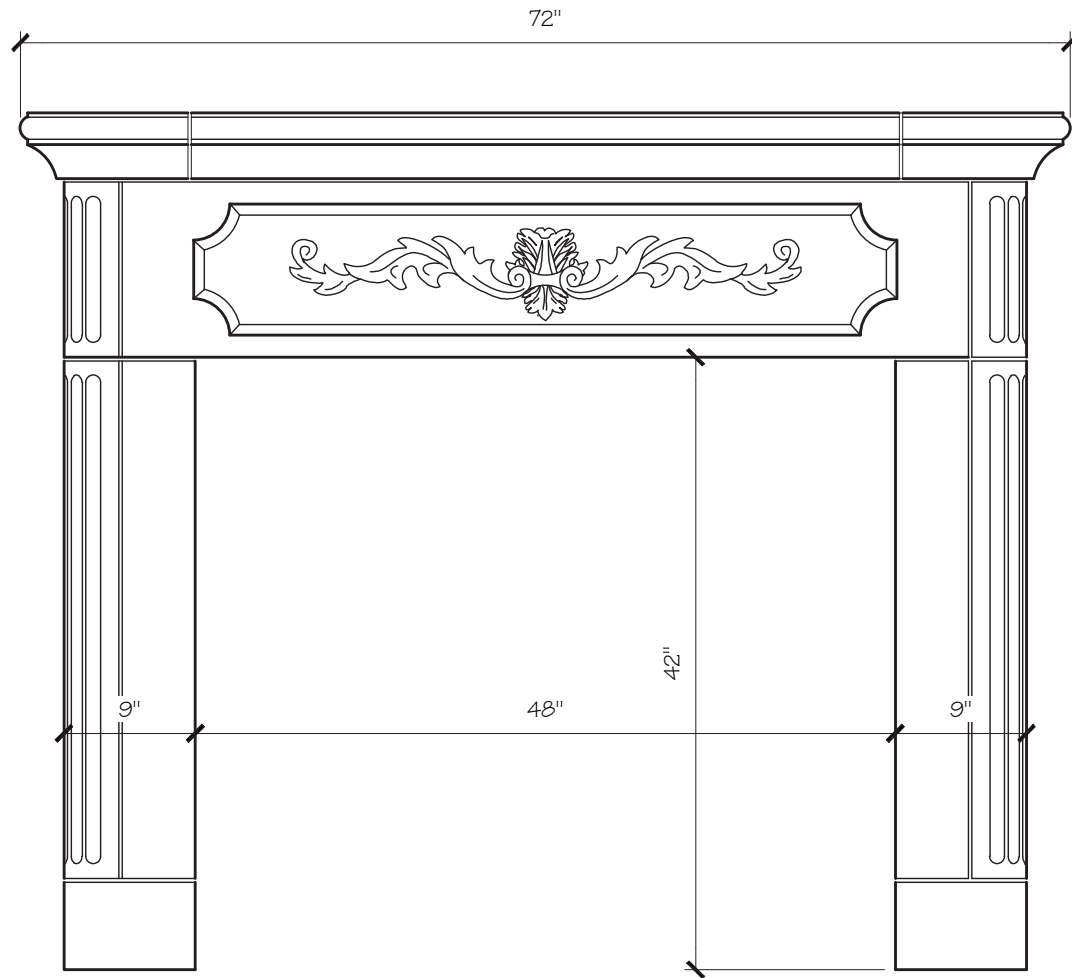

JOSEPHINE MANTEL DIMENSIONS

Opening Width	36"	42"	48"	54"
Opening Height	36"	36"	42"	42"
Overall Width	60"	66"	72"	78"
Overall Height	53"	53"	59"	59"
Shelf Depth	12"	12"	12"	12"

JOSEPHINE MANTEL PRICING

Opening Width	36"	42"	48"	54"
	\$2,675	\$2,800	\$2,975	\$3,100

SITWORKS

FIREPLACE MANTELS

JOSEPHINE FIREPLACE MANTEL

SITWORKS

FIREPLACE MANTELS

JOSEPHINE FIREPLACE MANTEL

JOSEPHINE FIREPLACE MANTEL