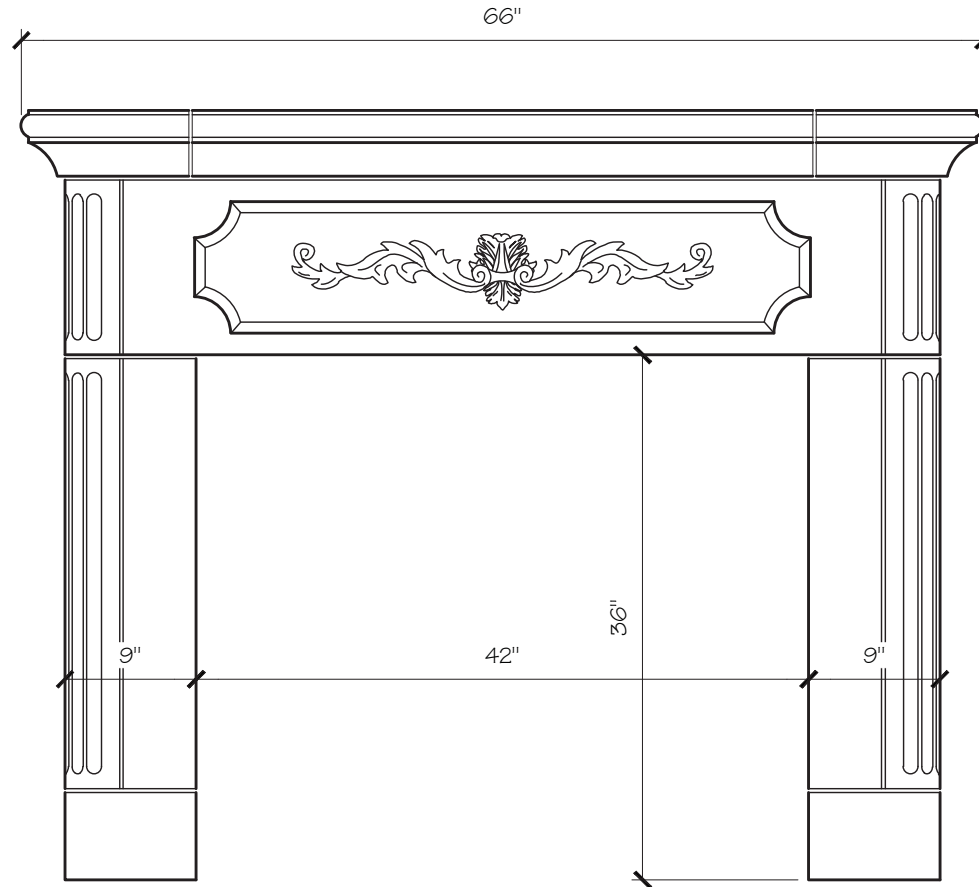

JOSEPHINE MANTEL DIMENSIONS

Opening Width	36"	42"	48"	54"
Opening Height	36"	36"	42"	42"
Overall Width	60"	66"	72"	78"
Overall Height	53"	53"	59"	59"
Shelf Depth	12"	12"	12"	12"

JOSEPHINE MANTEL PRICING

Opening Width	36"	42"	48"	54"
	\$2,675	\$2,800	\$2,975	\$3,100

SITWORKS

FIREPLACE MANTELS

JOSEPHINE FIREPLACE MANTEL

SITWORKS

FIREPLACE MANTELS

JOSEPHINE FIREPLACE MANTEL

JOSEPHINE FIREPLACE MANTEL