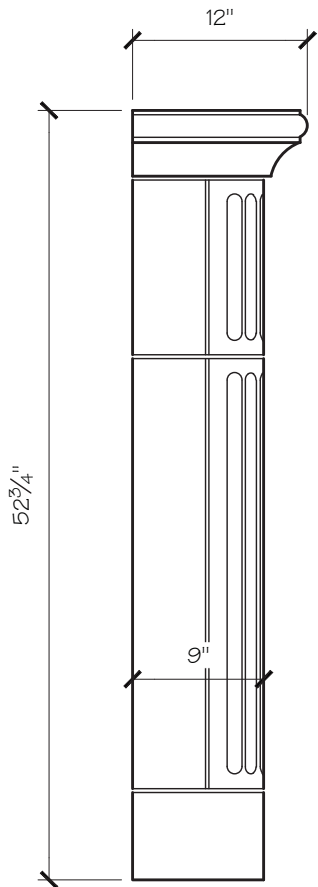

JOSEPHINE MANTEL DIMENSIONS

Opening Width	36"	42"	48"	54"
Opening Height	36"	36"	42"	42"
Overall Width	60"	66"	72"	78"
Overall Height	53"	53"	59"	59"
Shelf Depth	12"	12"	12"	12"

JOSEPHINE MANTEL PRICING

Opening Width	36"	42"	48"	54"
	\$2,675	\$2,800	\$2,975	\$3,100

SITWORKS

FIREPLACE MANTELS

JOSEPHINE FIREPLACE MANTEL

SITWORKS

FIREPLACE MANTELS

JOSEPHINE FIREPLACE MANTEL

JOSEPHINE FIREPLACE MANTEL