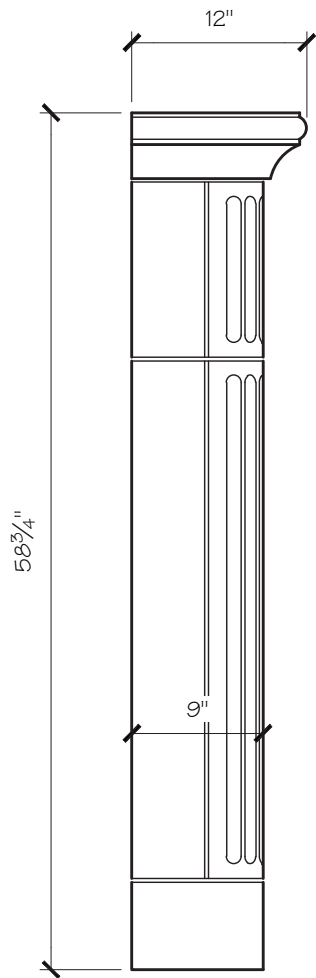

JOSEPHINE MANTEL DIMENSIONS

Opening Width	36"	42"	48"	54"
Opening Height	36"	36"	42"	42"
Overall Width	60"	66"	72"	78"
Overall Height	53"	53"	59"	59"
Shelf Depth	12"	12"	12"	12"

JOSEPHINE MANTEL PRICING

Opening Width	36"	42"	48"	54"
	\$2,675	\$2,800	\$2,975	\$3,100

SITWORKS

FIREPLACE MANTELS

JOSEPHINE FIREPLACE MANTEL

SITWORKS

FIREPLACE MANTELS

JOSEPHINE FIREPLACE MANTEL

JOSEPHINE FIREPLACE MANTEL