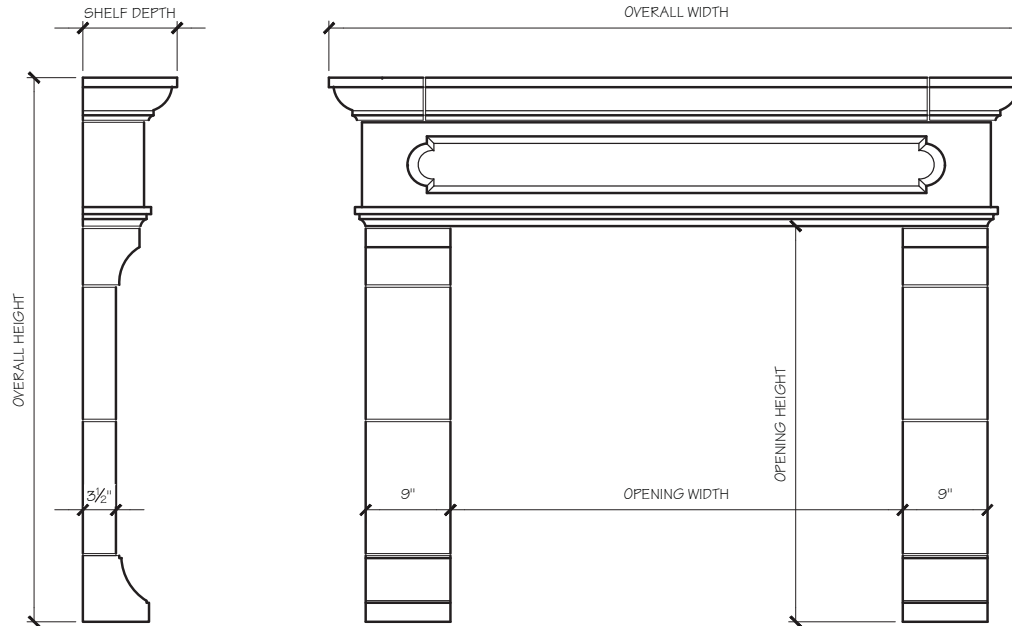

SITWORKS

FIREPLACE MANTELS

JACQUELINE FIREPLACE MANTEL

JACQUELINE MANTEL DIMENSIONS

Opening Width	36"	42"	48"	54"
Opening Height	36"	36"	42"	42"
Overall Width	62"	68"	74"	80"
Overall Height	52"	52"	58"	58"
Shelf Depth	10"	10"	10"	10"

JACQUELINE MANTEL PRICING

Opening Width	36"	42"	48"	54"
	$1,850	$1,975	$2,100	$2,200