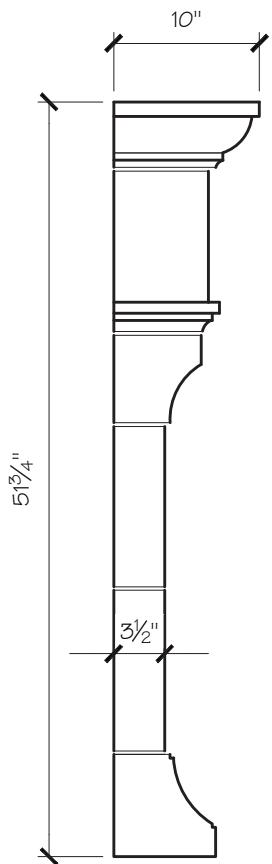

SITWORKS

FIREPLACE MANTELS

JACQUELINE FIREPLACE MANTEL