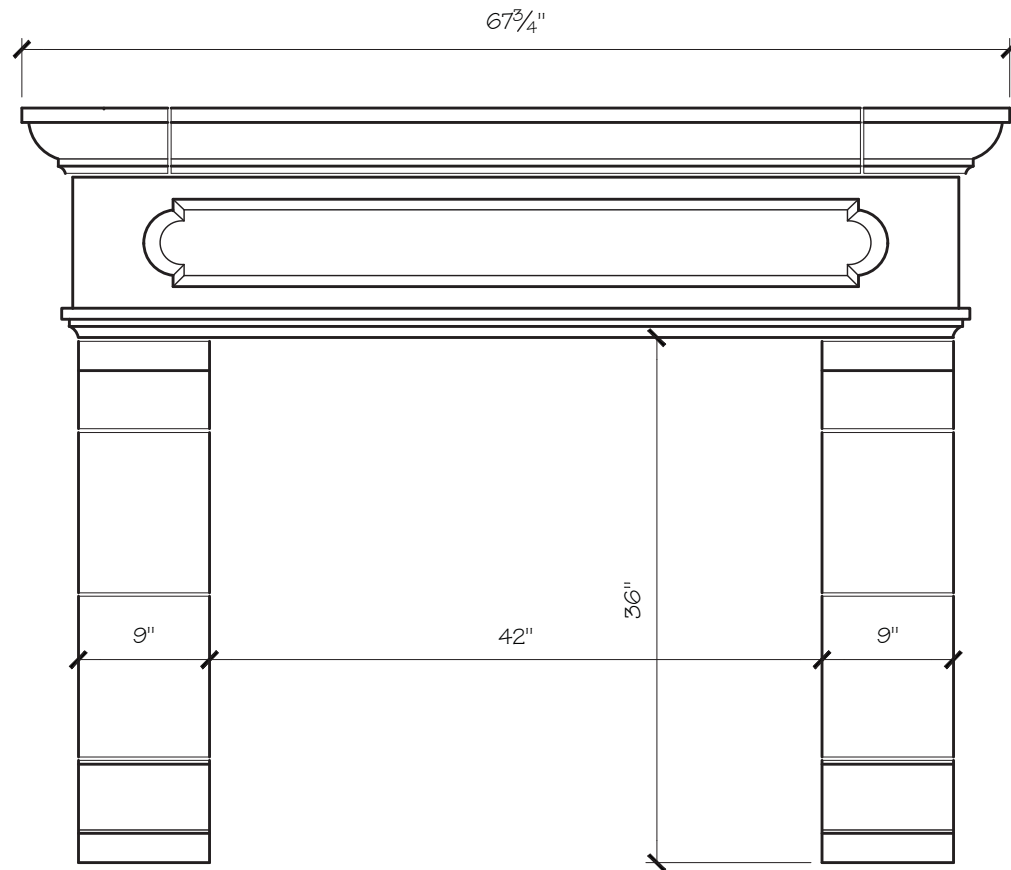

SITWORKS

FIREPLACE MANTELS

JACQUELINE FIREPLACE MANTEL