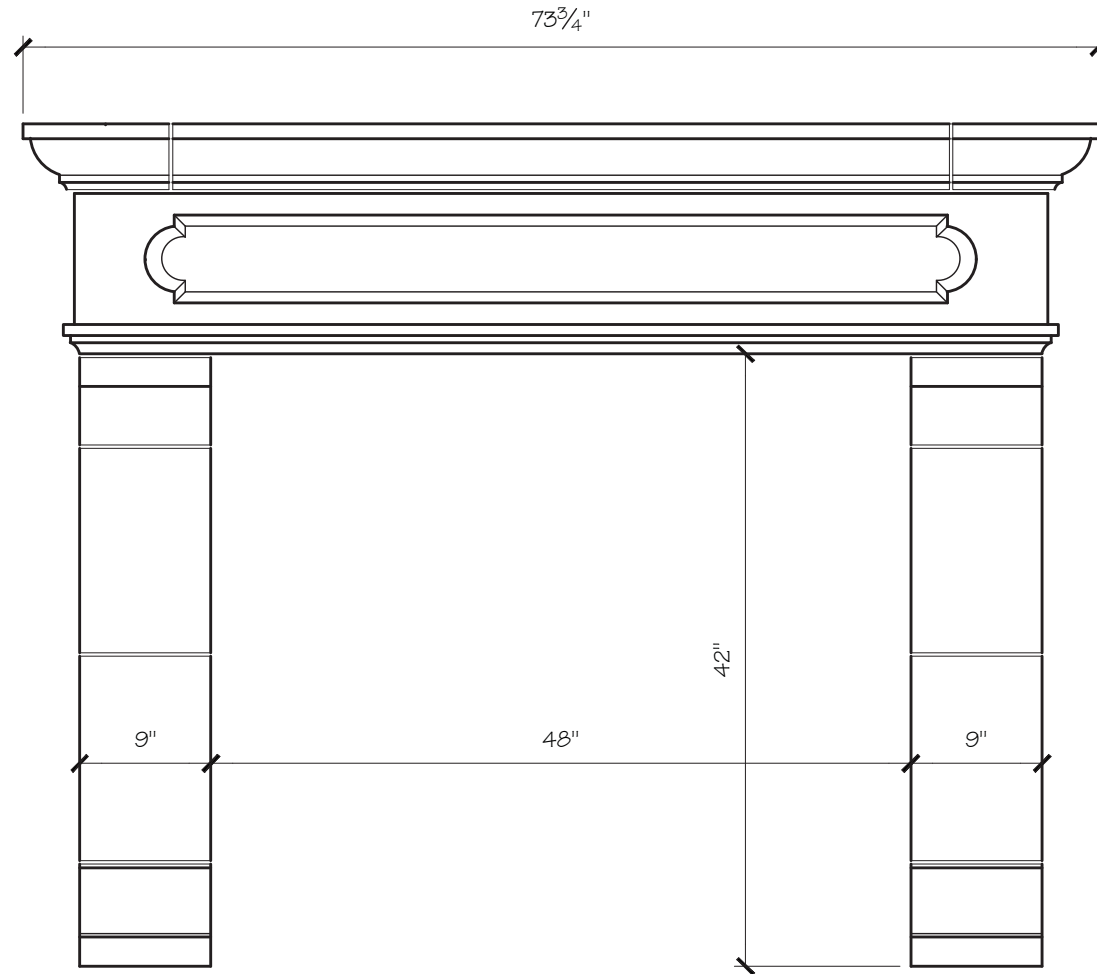

JACQUELINE FIREPLACE MANTEL