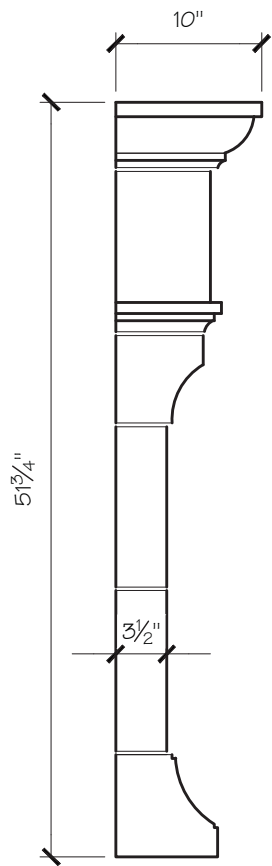

### JACQUELINE MANTEL DIMENSIONS

Opening Width	36"	42"	48"	54"
Opening Height	36"	36"	42"	42"
Overall Width	62"	68"	74"	80"
Overall Height	52"	52"	58"	58"
Shelf Depth	10"	10"	10"	10"

### JACQUELINE MANTEL PRICING

Opening Width	36"	42"	48"	54"
	\$1,850	\$1,975	\$2,100	\$2,200

**JACQUELINE FIREPLACE MANTEL**