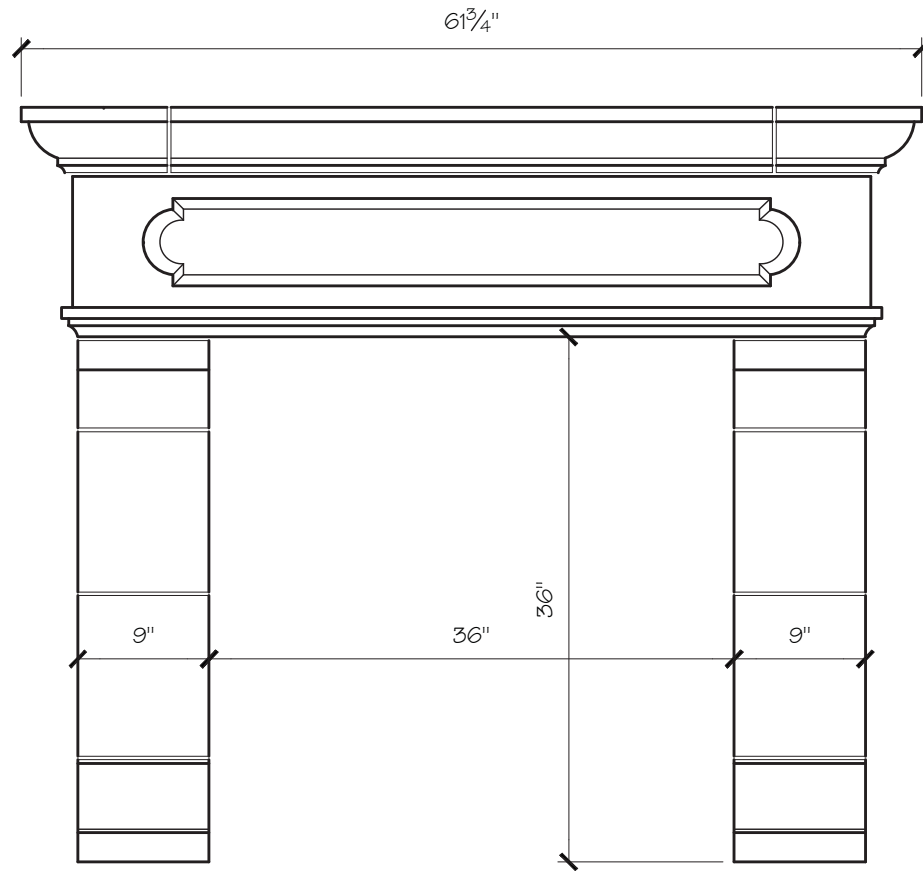

### JACQUELINE MANTEL DIMENSIONS

Opening Width	36"	42"	48"	54"
Opening Height	36"	36"	42"	42"
Overall Width	62"	68"	74"	80"
Overall Height	52"	52"	58"	58"
Shelf Depth	10"	10"	10"	10"

### JACQUELINE MANTEL PRICING

Opening Width	36"	42"	48"	54"
	\$1,850	\$1,975	\$2,100	\$2,200

**JACQUELINE FIREPLACE MANTEL**