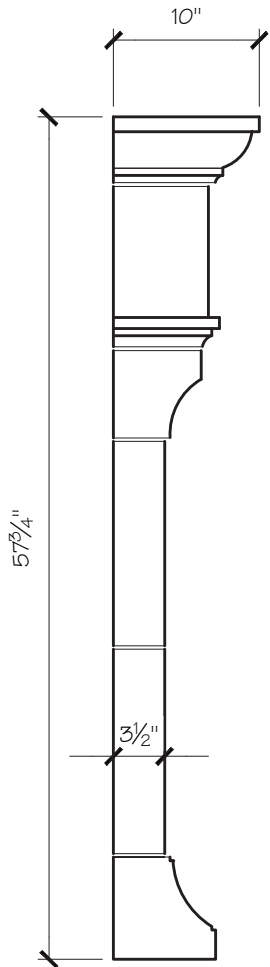

JACQUELINE FIREPLACE MANTEL