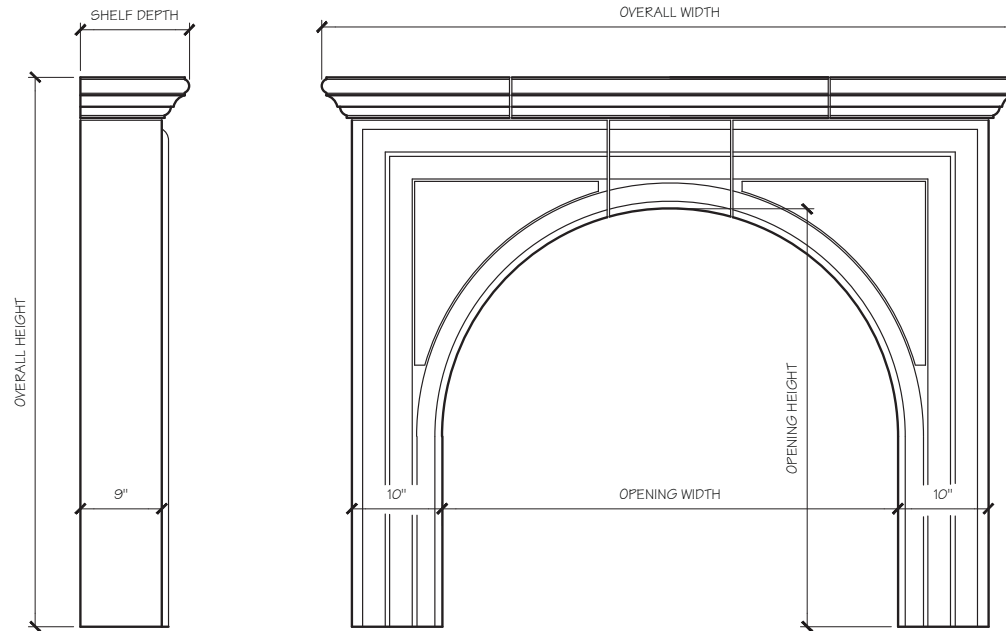

HELENA MANTEL DIMENSIONS

Opening Width	42"	50"
Opening Height	38"	42"
Overall Width	76"	76"
Overall Height	61"	61"
Shelf Depth	12"	12"

HELENA MANTEL PRICING

Opening Width	42"	50"
	\$2,975	\$2,975

SITWORKS