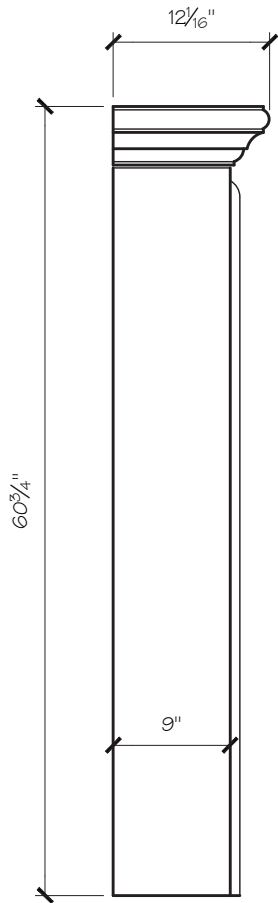

SITWORKS

FIREPLACE MANTELS

HELENA FIREPLACE MANTEL