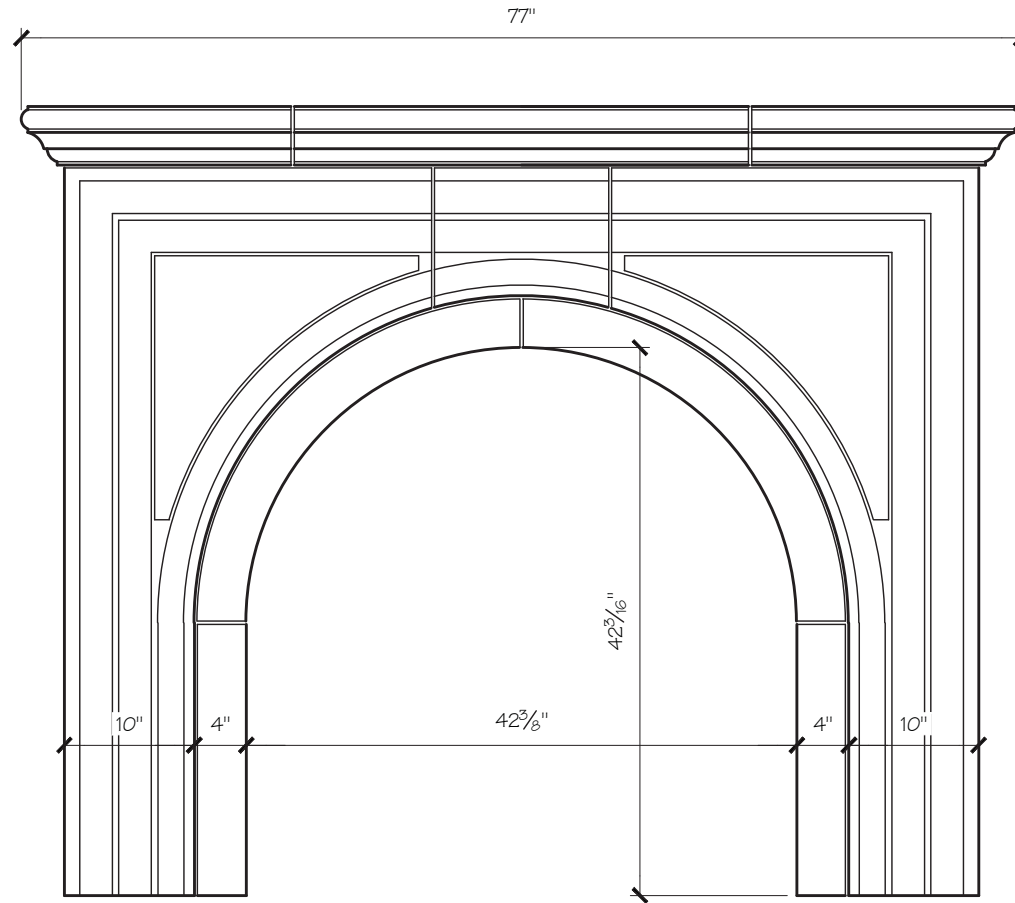

SITWORKS

FIREPLACE MANTELS

HELENA FIREPLACE MANTEL