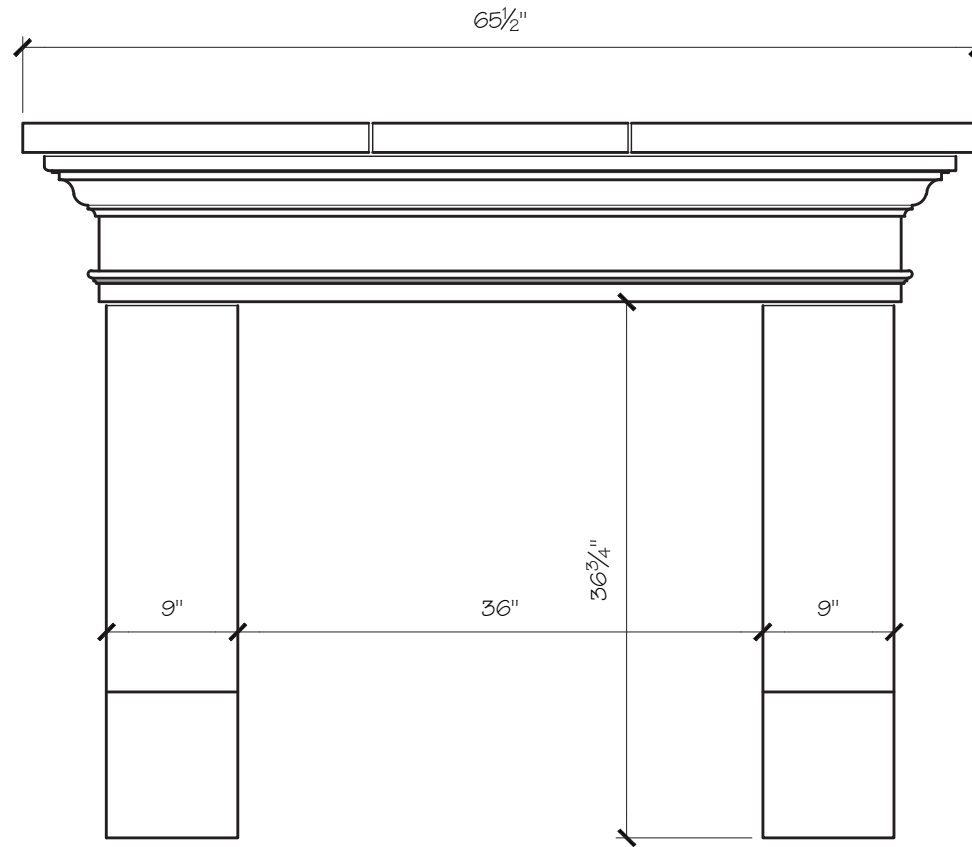

### FRANCESCA MANTEL DIMENSIONS

Opening Width	36"	42"	48"	54"
Opening Height	36"	36"	42"	42"
Overall Width	65.5"	71.5"	77.5"	83.5"
Overall Height	49"	49"	55"	55"
Shelf Depth	9"	9"	9"	9"

### FRANCESCA MANTEL PRICING

Opening Width	36"	42"	48"	54"
	\$1,225	\$1,275	\$1,325	\$1,375

**FRANCESCA FIREPLACE MANTEL**

FRANCESCA FIREPLACE MANTEL

**FRANCESCA FIREPLACE MANTEL**

**FRANCESCA FIREPLACE MANTEL**