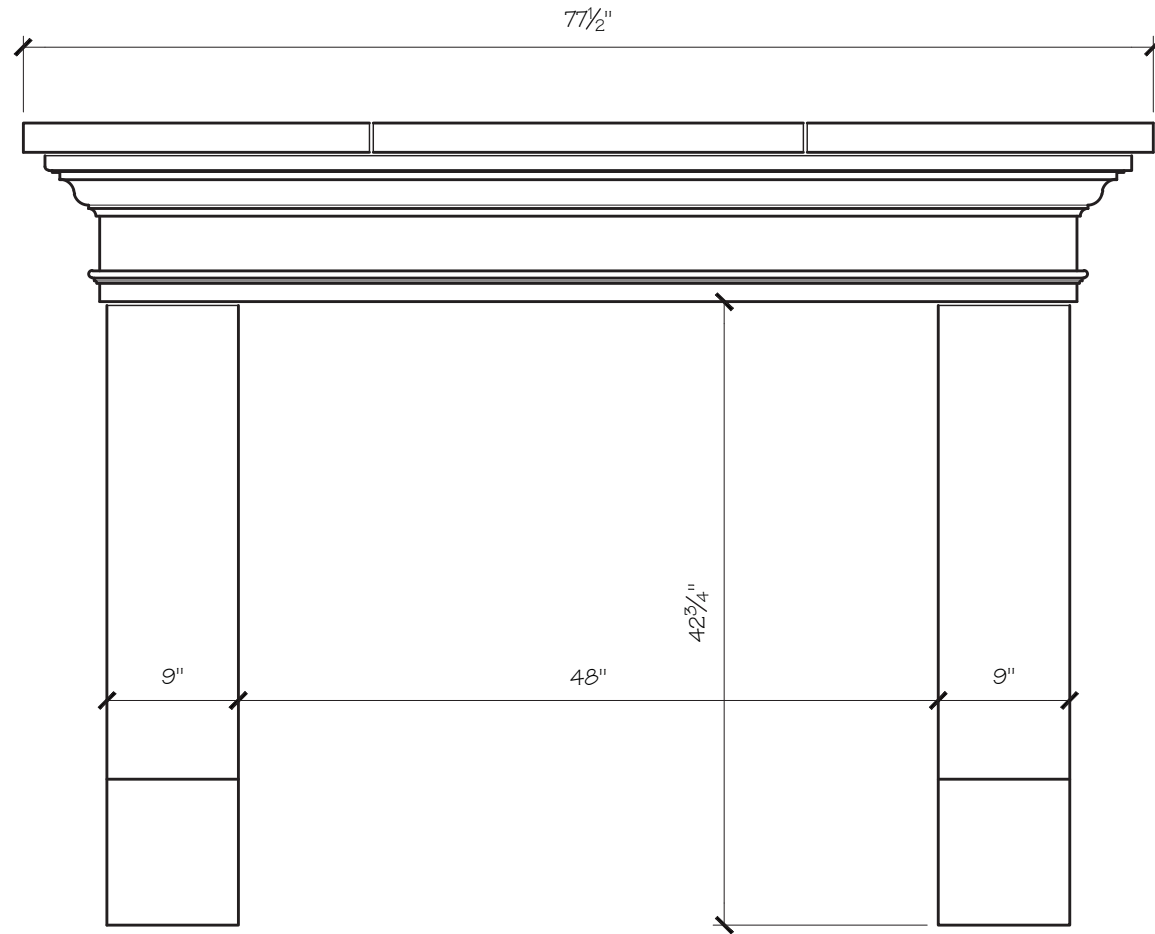

### FRANCESCA MANTEL DIMENSIONS

Opening Width	36"	42"	48"	54"
Opening Height	36"	36"	42"	42"
Overall Width	65.5"	71.5"	77.5"	83.5"
Overall Height	49"	49"	55"	55"
Shelf Depth	9"	9"	9"	9"

### FRANCESCA MANTEL PRICING

Opening Width	36"	42"	48"	54"
	\$1,225	\$1,275	\$1,325	\$1,375

**FRANCESCA FIREPLACE MANTEL**

FRANCESCA FIREPLACE MANTEL

**FRANCESCA FIREPLACE MANTEL**

**FRANCESCA FIREPLACE MANTEL**