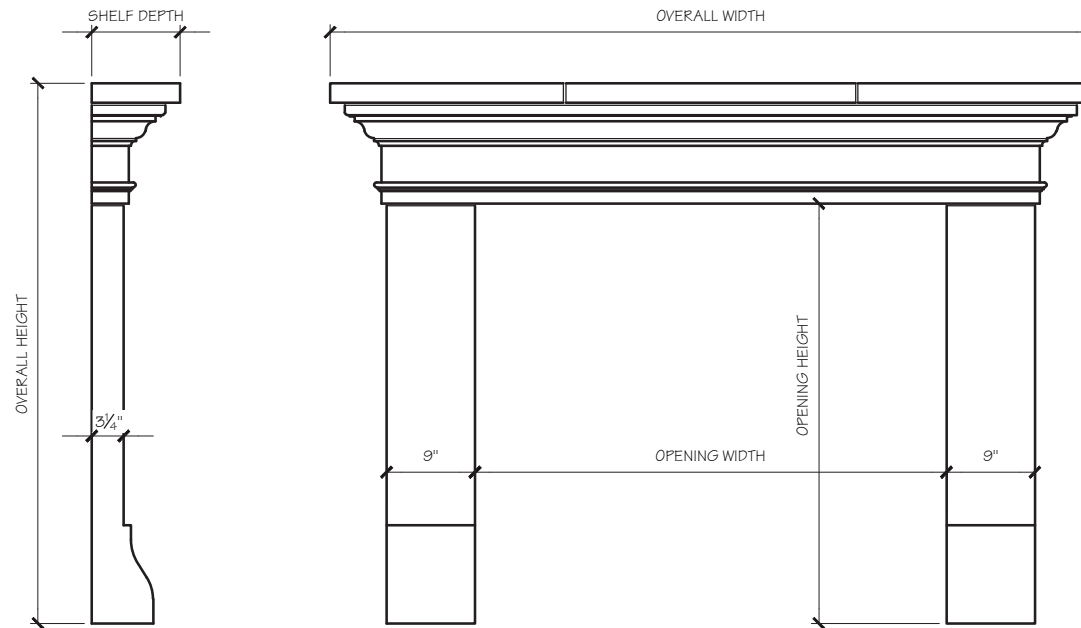

SITWORKS

FIREPLACE MANTELS

FRANCESCA FIREPLACE MANTEL

FRANCESCA MANTEL DIMENSIONS

Opening Width	36"	42"	48"	54"
Opening Height	36"	36"	42"	42"
Overall Width	65.5"	71.5"	77.5"	83.5"
Overall Height	49"	49"	55"	55"
Shelf Depth	9"	9"	9"	9"

FRANCESCA MANTEL PRICING

Opening Width	36"	42"	48"	54"
	$1,225	$1,275	$1,325	$1,375