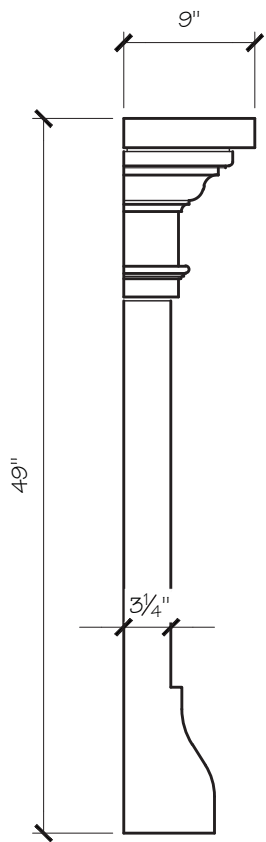

### FRANCESCA MANTEL DIMENSIONS

Opening Width	36"	42"	48"	54"
Opening Height	36"	36"	42"	42"
Overall Width	65.5"	71.5"	77.5"	83.5"
Overall Height	49"	49"	55"	55"
Shelf Depth	9"	9"	9"	9"

### FRANCESCA MANTEL PRICING

Opening Width	36"	42"	48"	54"
	\$1,225	\$1,275	\$1,325	\$1,375

**FRANCESCA FIREPLACE MANTEL**

FRANCESCA FIREPLACE MANTEL

**FRANCESCA FIREPLACE MANTEL**

**FRANCESCA FIREPLACE MANTEL**