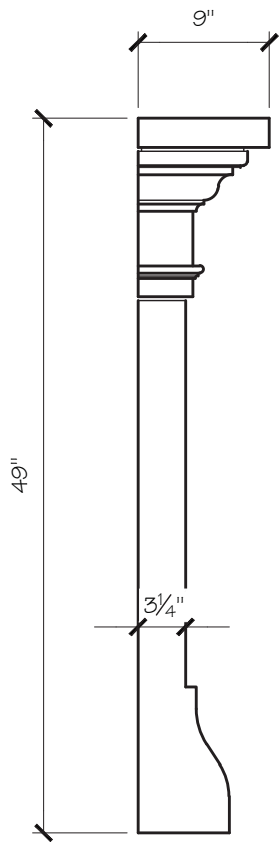

### FRANCESCA MANTEL DIMENSIONS

Opening Width	36"	42"	48"	54"
Opening Height	36"	36"	42"	42"
Overall Width	65.5"	71.5"	77.5"	83.5"
Overall Height	49"	49"	55"	55"
Shelf Depth	9"	9"	9"	9"

### FRANCESCA MANTEL PRICING

Opening Width	36"	42"	48"	54"
	\$1,225	\$1,275	\$1,325	\$1,375

**FRANCESCA FIREPLACE MANTEL**

FRANCESCA FIREPLACE MANTEL

**FRANCESCA FIREPLACE MANTEL**

**FRANCESCA FIREPLACE MANTEL**