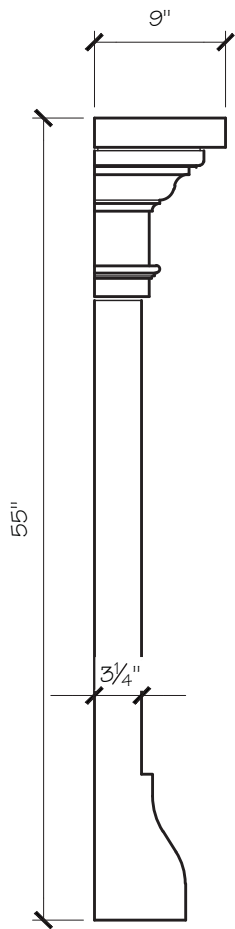

### FRANCESCA MANTEL DIMENSIONS

Opening Width	36"	42"	48"	54"
Opening Height	36"	36"	42"	42"
Overall Width	65.5"	71.5"	77.5"	83.5"
Overall Height	49"	49"	55"	55"
Shelf Depth	9"	9"	9"	9"

### FRANCESCA MANTEL PRICING

Opening Width	36"	42"	48"	54"
	\$1,225	\$1,275	\$1,325	\$1,375

**FRANCESCA FIREPLACE MANTEL**

FRANCESCA FIREPLACE MANTEL

**FRANCESCA FIREPLACE MANTEL**

**FRANCESCA FIREPLACE MANTEL**