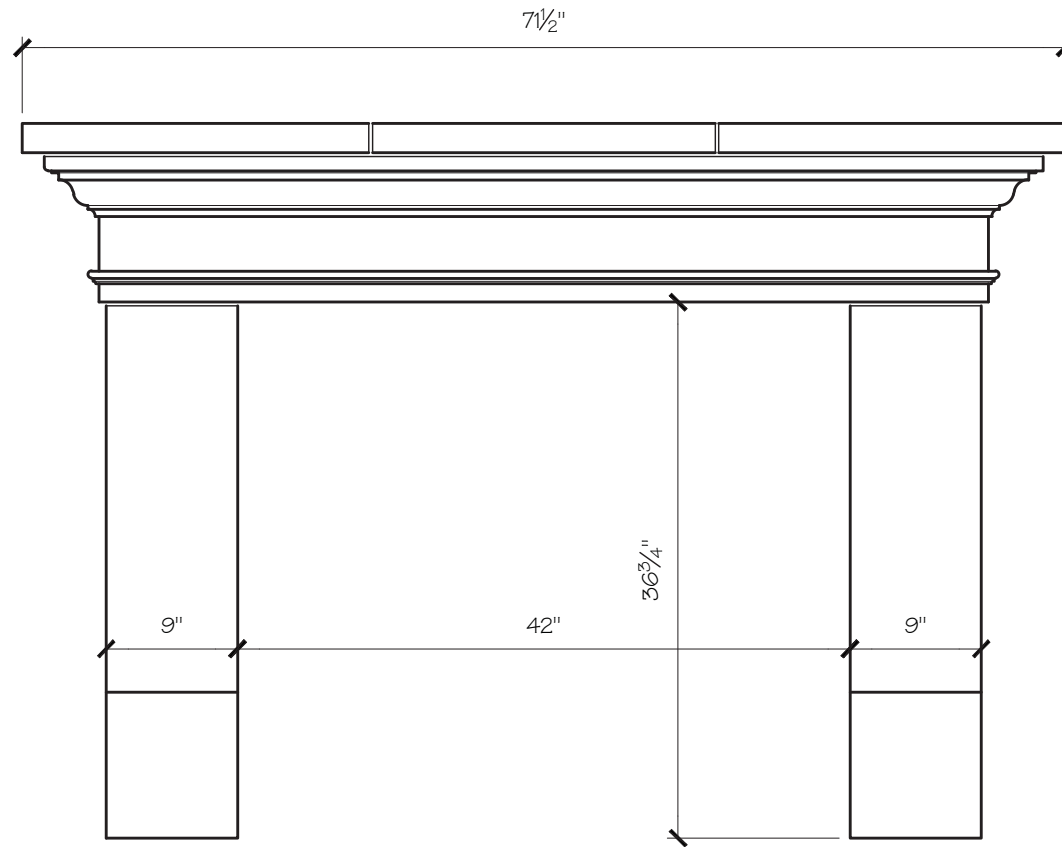

### FRANCESCA MANTEL DIMENSIONS

Opening Width	36"	42"	48"	54"
Opening Height	36"	36"	42"	42"
Overall Width	65.5"	71.5"	77.5"	83.5"
Overall Height	49"	49"	55"	55"
Shelf Depth	9"	9"	9"	9"

### FRANCESCA MANTEL PRICING

Opening Width	36"	42"	48"	54"
	\$1,225	\$1,275	\$1,325	\$1,375

**FRANCESCA FIREPLACE MANTEL**

FRANCESCA FIREPLACE MANTEL

**FRANCESCA FIREPLACE MANTEL**

**FRANCESCA FIREPLACE MANTEL**